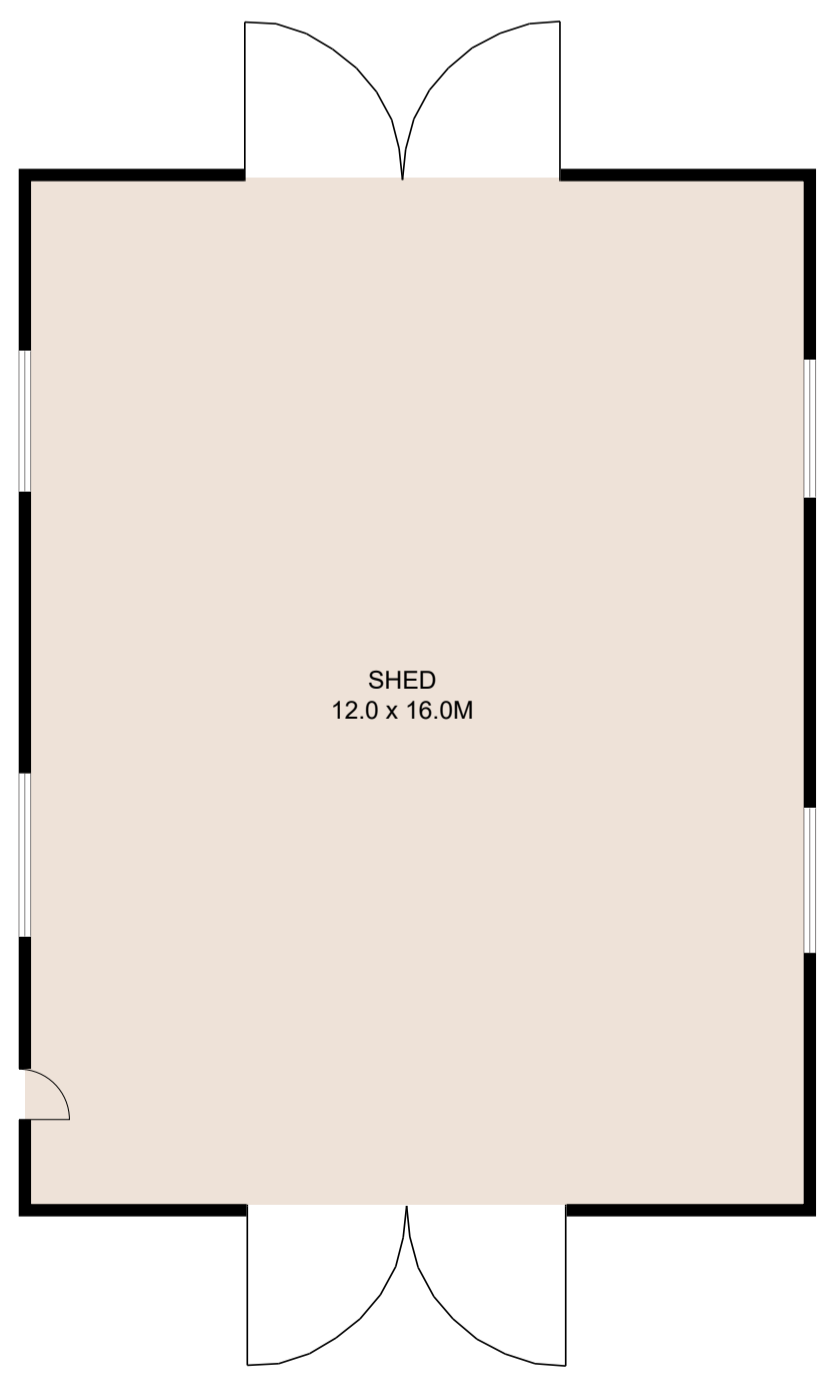

GROUND FLOOR

STABLE

COTTAGE GROUND FLOOR

COTTAGE FIRST FLOOR

TOTAL LAND SIZE: 33.45 acres

Plans shown are for presentation purposes only and are not part of any legal document or title. They are subject to errors, omissions, inaccuracies and should not be used as a sole and accurate reference. Interested parties should make their own inquiries using independent sources.

1324 RIVER ROAD

LOWER PORTLAND