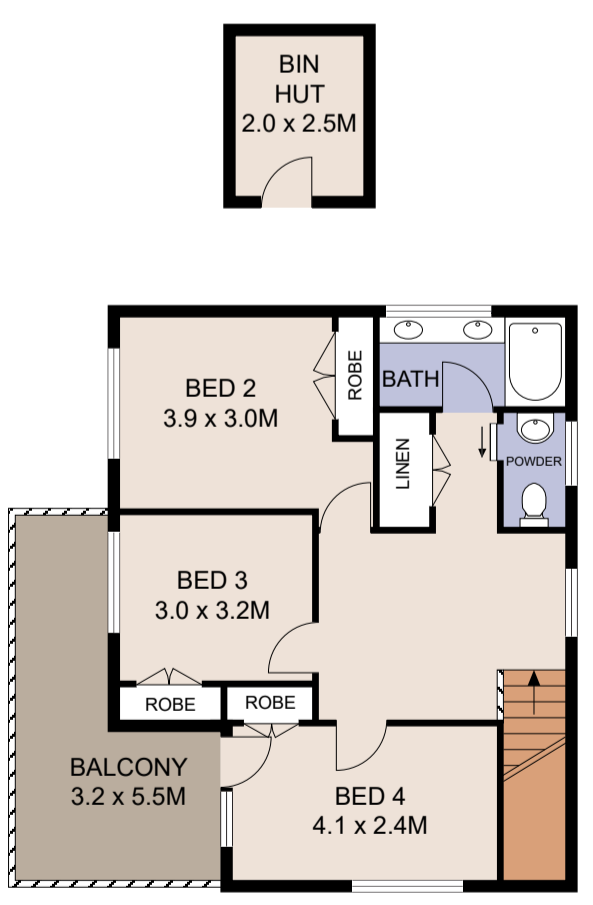

GROUND FLOOR

STABLE

COTTAGE GROUND FLOOR

COTTAGE FIRST FLOOR

TOTAL LAND SIZE: 33.45 acres

Plans shown are for presentation purposes only and are not part of any legal document or title. They are subject to errors, omissions, inaccuracies and should not be used as a sole and accurate reference. Interested parties should make their own inquiries using independent sources.

1324 RIVER ROAD

LOWER PORTLAND