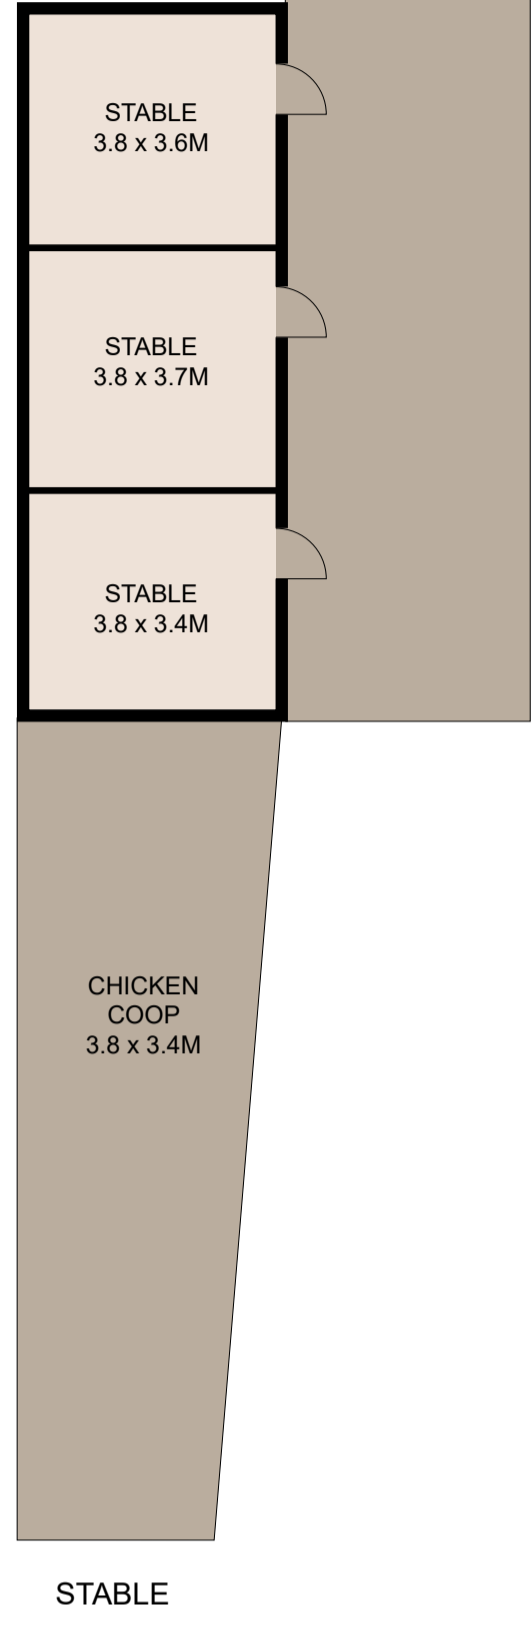

GROUND FLOOR

STABLE

COTTAGE GROUND FLOOR

COTTAGE FIRST FLOOR

TOTAL LAND SIZE: 33.45 acres

Plans shown are for presentation purposes only and are not part of any legal document or title. They are subject to errors, omissions, inaccuracies and should not be used as a sole and accurate reference. Interested parties should make their own inquiries using independent sources.

1324 RIVER ROAD

LOWER PORTLAND