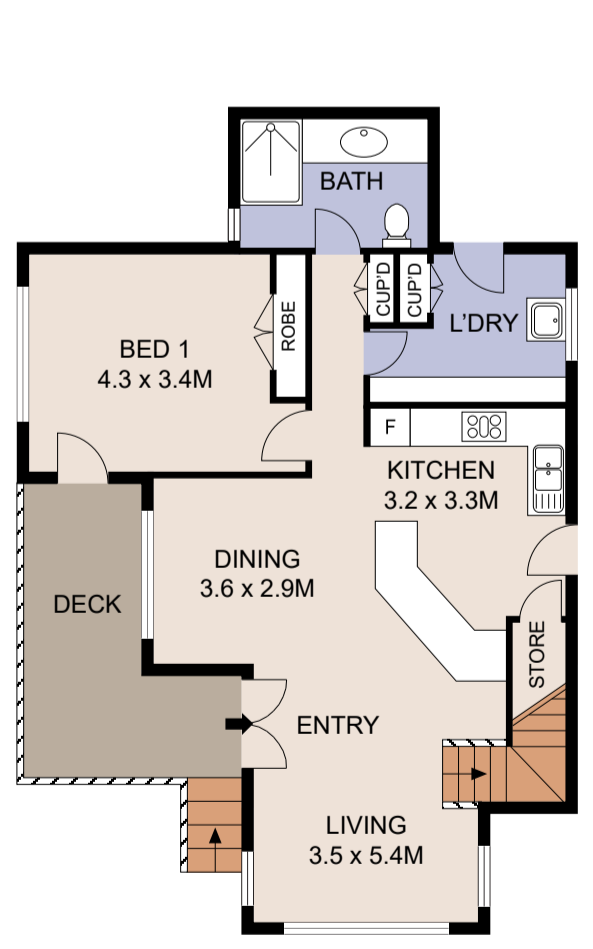

GROUND FLOOR

STABLE

COTTAGE GROUND FLOOR

COTTAGE FIRST FLOOR

TOTAL LAND SIZE: 33.45 acres

Plans shown are for presentation purposes only and are not part of any legal document or title. They are subject to errors, omissions, inaccuracies and should not be used as a sole and accurate reference. Interested parties should make their own inquiries using independent sources.

1324 RIVER ROAD

LOWER PORTLAND